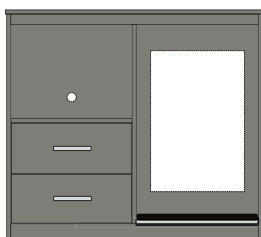

ARLINGTON Wood Wardrobe
 1 DOOR WITH HANGER ROD
 ARL-238 24W x 22D x 66H

ARLINGTON Wood Framed Mirror Full Length
 ARL-209 30W x 1D x 62H

ARLINGTON Wood Framed Mirror
 ARL-200 30W x 1D x 42H

ARLINGTON 48' & 42' Wood Media Panels
 ARL-210 48W x 2D x 42H
 ARL-208 48W x 2D x 48H

ARLINGTON Wood 3-Drawer Chest
 ARL-215 30W x 22D x 32H
 ARL-217 42W x 22D x 32H

ARLINGTON Wood 2-Drawer Micro Fridge Unit
 WITH METAL SHELF PROTECTION
 ARL-220 48W x 24D x 43H

ARLINGTON Wood 2-Drawer Micro Fridge Unit
 WITH METAL SHELF PROTECTION
 DRIP PAN INSTALLED
 ARL-221 48W x 24D x 43H