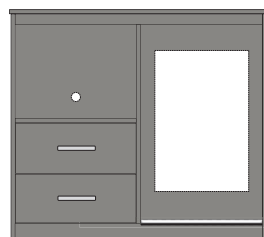

ARLINGTON Wood Wardrobe
 1 DOOR WITH HANGER ROD
 ARL-238 24W x 22D x 66H

ARLINGTON Wood Framed Mirror Full Length
 ARL-209 30W x 1D x 62H

ARLINGTON Wood Framed Mirror
 ARL-200 30W x 1D x 42H

ARLINGTON 48' & 42' Wood Media Panels
 ARL-210 48W x 2D x 42H
 ARL-208 48W x 2D x 48H

ARLINGTON Wood 3-Drawer Chest
 ARL-215 30W x 22D x 32H
 ARL-217 42W x 22D x 32H

ARLINGTON Wood 2-Drawer Micro Fridge Unit
 WITH METAL SHELF PROTECTION
 ARL-220 48W x 24D x 43H

ARLINGTON Wood 2-Drawer Micro Fridge Unit
 WITH METAL SHELF PROTECTION
 DRIP PAN INSTALLED
 ARL-221 48W x 24D x 43H