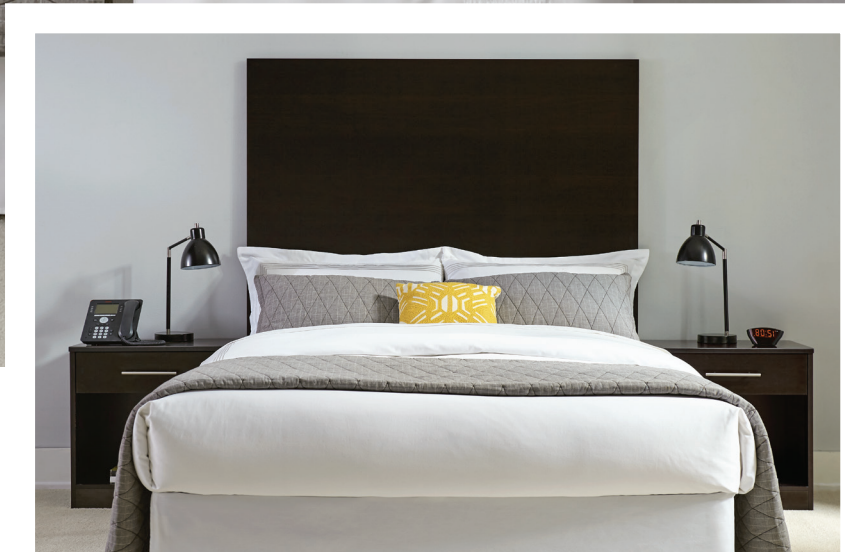

ARLINGTON COLLECTION

COLOR ESPRESSO